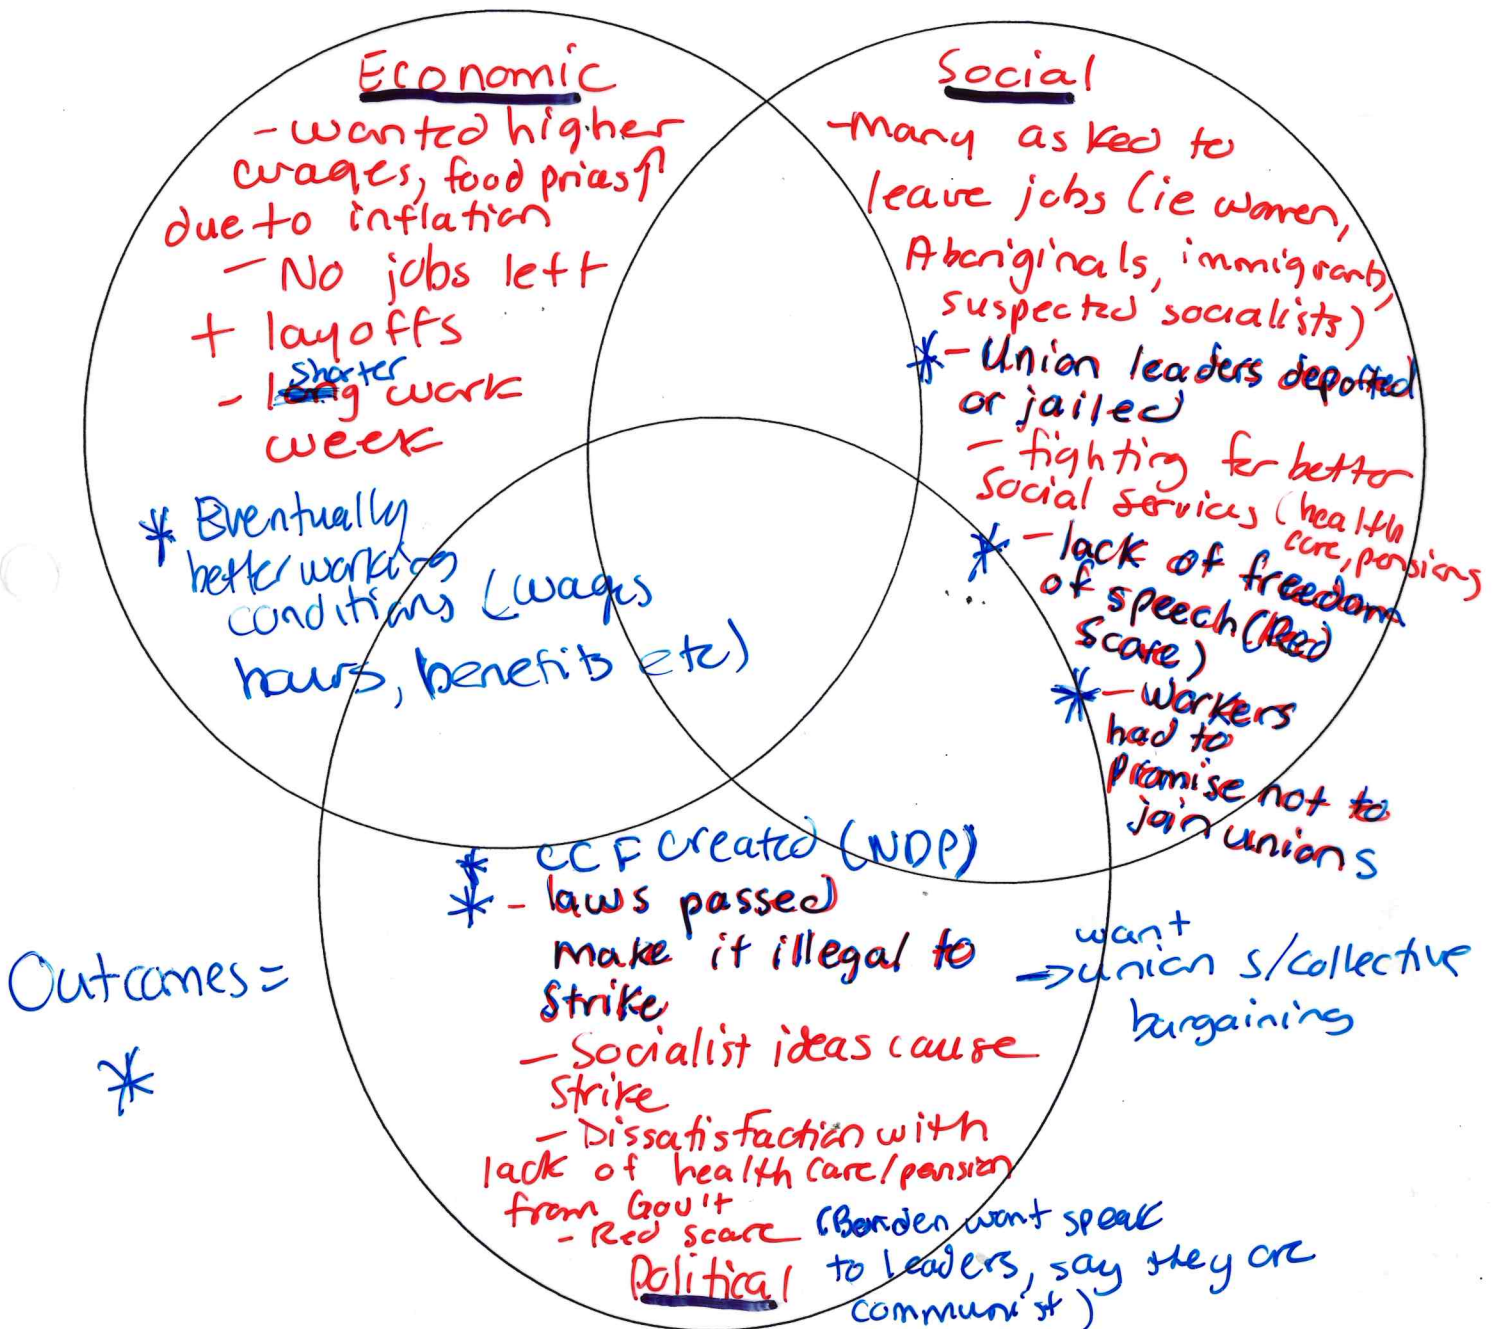

WINNEPEG GENERAL STRIKE

In the Venn-Diagram Below list the Social, Economic and Political factors that contributed to the Winnipeg General Strike. Also, be certain to list the Social, Economic and Political results of the strike.

Question: Why did the Canadian government and employers react with alarm to the 1917 Russian Revolution?